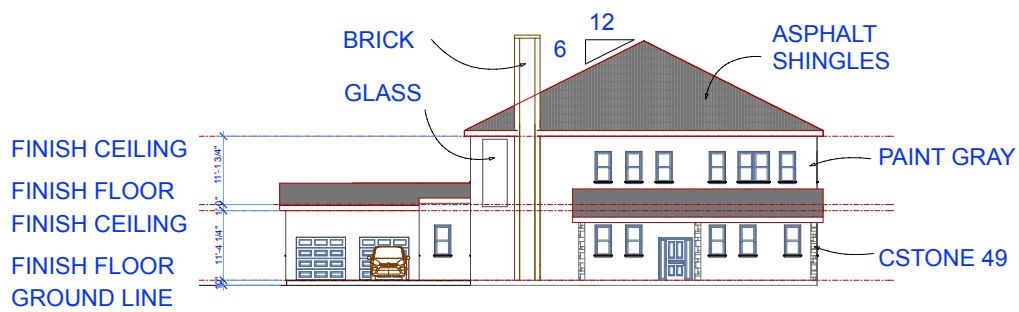

A3 SOUTH ELEVATION

Main Backyard

A4 WEST ELEVATION

A2 EAST ELEVATION

A1 NORTH ELEVATION

STEVENSON HIGH SCHOOL
TECHNOLOGY EDUCATION DEPARTMENT
TECHNICAL DRAWING PROGRAM
ADVANCED TECHNICAL DRAWING

MR. TOMASO
2060 WEST ADDISON STREET
CHICAGO, IL 600616

GREEN ARCHITECTURE
888 WOOD STREET CANADA,
ON 9999

ALEX HO

1/24/2011

FULL

PAGE 1 OF 1