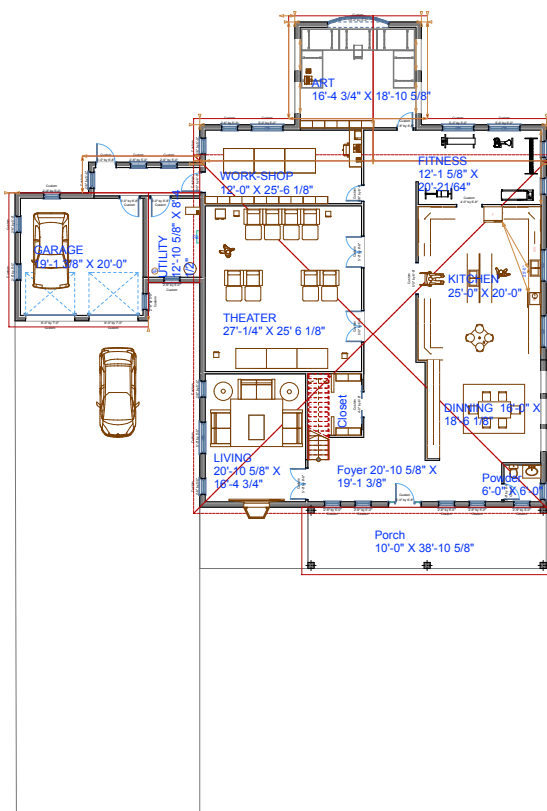

A3 SOUTH ELEVATION

Main Backyard

A4 WEST ELEVATION

A2 EAST ELEVATION

A1 NORTH ELEVATION

STEVENSON HIGH SCHOOL
TECHNOLOGY EDUCATION DEPARTMENT
TECHNICAL DRAWING PROGRAM
ADVANCED TECHNICAL DRAWING

MR. TOMASO
2060 WEST ADDISON STREET
CHICAGO, IL 600616